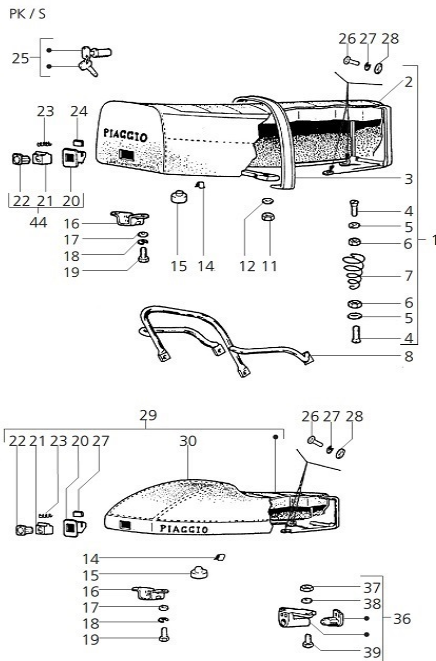

T17b Seat - Spare Parts PK

		Prod.no.	Product name	Gross Price
1		75591400	Seat "Tricolor Italy" for Vespa PK50-125/S/ETS, black, with lock, with belt	109,00 EUR
2		75591200	Seat Cover for Vespa PK/S/SS /Lusso, white, black seam	39,00 EUR
2		75591100	Seat Cover for Vespa PK/S/SS /Lusso, with belt	45,00 EUR
4		14417000	Screw M6x14 mm, (slotted screw), flat head Ø11mm, spring seat, for Vespa V50/PV/ET3/PK50-125S /Automatica/ETS/PX/T5	0,90 EUR
5		13880000	Washer spring seat, upper /lower, 6,5x16x1,5 mm, for Vespa V50/PV/ET3/PK50-125S /Automatica/ETS/PX/T5 brake base plate for LML Star 125-200 2T/4T/Deluxe 2T/4S /Speedy/Stella	0,50 EUR
5		80106000	Locking Washer NORD-LOCK M6 mm, Ø 10,8x6,5 mm, (th) 1,8mm, zinc plated, 2-parts	0,80 EUR
6/13		17827000	Nut M6 mm, 10, steel, zinc plated, AF 10mm, h 5,0mm	0,20 EUR
6/13		20106000	Nut M6 mm, brake arm, front, for Vespa PK/S/XL/ FL/HP/N/XL2 /PX Lusso/T5, seat/handhold for Vespa PK50 -125S/Automatica/ETS/PX/T5	0,90 EUR
7		90731000	Spring Kit seat, for Vespa PX/T5/V50/PV/ ET3/PK50-125S /Automatica/ETS 2 pcs	18,90 EUR