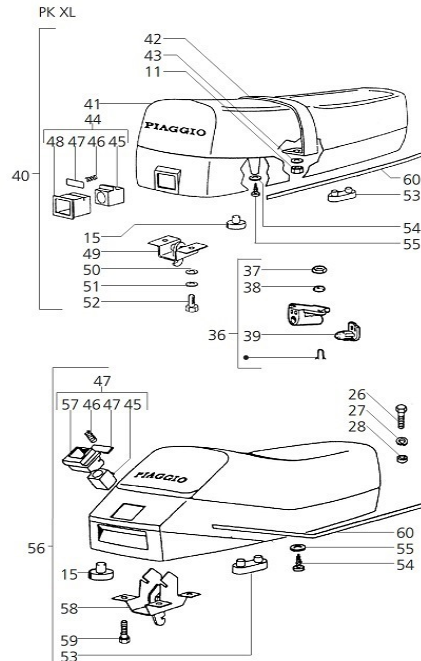

T17b Seat - Spare Parts PK

		Prod.no.	Product name	Gross Price
1		75591400	Seat "Tricolor Italy" for Vespa PK50-125/S/ETS, black, with lock, with belt	109,00 EUR
2		75591200	Seat Cover for Vespa PK/S/SS /Lusso, white, black seam	39,00 EUR
2		75591100	Seat Cover for Vespa PK/S/SS /Lusso, with belt	45,00 EUR
4		14417000	Screw M6x14 mm, (slotted screw), flat head Ø11mm, spring seat, for Vespa V50/PV/ET3/PK50-125S /Automatica/ETS/PX/T5	0,90 EUR
5		13880000	Washer spring seat, upper /lower, 6,5x16x1,5 mm, for Vespa V50/PV/ET3/PK50-125S /Automatica/ETS/PX/T5 brake base plate for LML Star 125-200 2T/4T/Deluxe 2T/4S /Speedy/Stella	0,50 EUR
5		80106000	Locking Washer NORD-LOCK M6 mm, Ø 10,8x6,5 mm, (th) 1,8mm, zinc plated, 2-parts	0,80 EUR
6/13		17827000	Nut M6 mm, 10, steel, zinc plated, AF 10mm, h 5,0mm	0,20 EUR
6/13		20106000	Nut M6 mm, brake arm, front, for Vespa PK/S/XL/ FL/HP/N/XL2 /PX Lusso/T5, seat/handhold for Vespa PK50 -125S/Automatica/ETS/PX/T5	0,90 EUR
7		90731000	Spring Kit seat, for Vespa PX/T5/V50/PV/ ET3/PK50-125S /Automatica/ETS 2 pcs	18,90 EUR