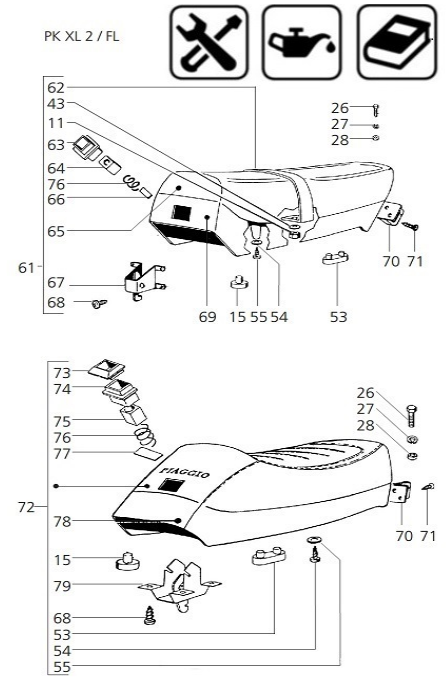

T17b Seat - Spare Parts PK

		Prod.no.	Product name	Gross Price
1		75591400	Seat "Tricolor Italy" for Vespa PK50-125/S/ETS, black, with lock, with belt	109,00 EUR
2		75591200	Seat Cover for Vespa PK/S/SS /Lusso, white, black seam	39,00 EUR
2		75591100	Seat Cover for Vespa PK/S/SS /Lusso, with belt	45,00 EUR
4		14417000	Screw M6x14 mm, (slotted screw), flat head Ø11mm, spring seat, for Vespa V50/PV/ET3/PK50-125S /Automatica/ETS/PX/T5	0,90 EUR
5		13880000	Washer spring seat, upper /lower, 6,5x16x1,5 mm, for Vespa V50/PV/ET3/PK50-125S /Automatica/ETS/PX/T5 brake base plate for LML Star 125-200 2T/4T/Deluxe 2T/4S /Speedy/Stella	0,50 EUR
5		80106000	Locking Washer NORD-LOCK M6 mm, Ø 10,8x6,5 mm, (th) 1,8mm, zinc plated, 2-parts	0,80 EUR
6/13		17827000	Nut M6 mm, 10, steel, zinc plated, AF 10mm, h 5,0mm	0,20 EUR
6/13		20106000	Nut M6 mm, brake arm, front, for Vespa PK/S/XL/ FL/HP/N/XL2 /PX Lusso/T5, seat/handhold for Vespa PK50 -125S/Automatica/ETS/PX/T5	0,90 EUR
7		90731000	Spring Kit seat, for Vespa PX/T5/V50/PV/ ET3/PK50-125S /Automatica/ETS 2 pcs	18,90 EUR