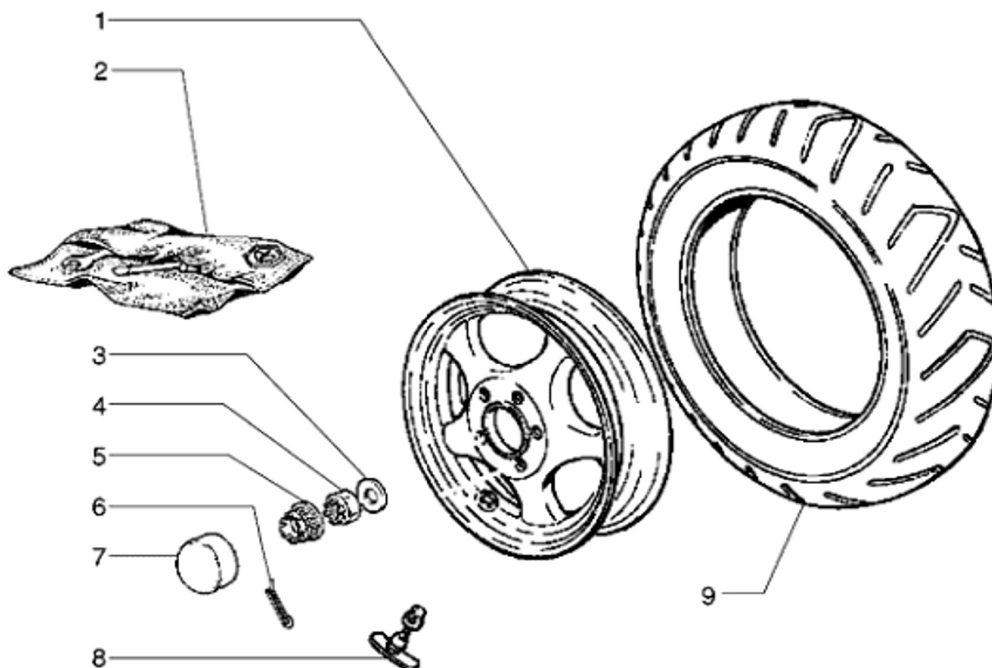

EX43 Chassis ET2/ET4 - Rear Wheel

		Prod.no.	Product name	Gross Price
1		GR67112S	Rim rear for Vespa ET2/ET4 50 -150ccm, 3.00-10", silver, Grade A - perfect repair	169,00 EUR
2		90980000	Tool Kit for PIAGGIO/Vespa all models flat/phillips headed screwdriver, spark plug key 21/13, incl. bag	18,90 EUR
2		PI582375	Tool Kit PIAGGIO for Vespa ET2/ET4/LX/LXV /Sprint 50-150ccm also for APRILIA/DERBI/GILERA/PIAGGIO	15,50 EUR
3		PI273099	Spacer rear wheel/drive shaft, Ø 35x16,4x3 mm, for GILERA/PIAGGIO Maxi 2T	3,10 EUR
4		87200000	Nut M16 mm, AF 24mm, h 13,0mm, RMS, brake drum, rear, for Vespa 50 S 3°/Special V5B3T 2°/90 3°/100 2°/125 PV 2°/ET3 2°/PK50/S/SS/XL/2/FL /HP/N/Rush/PK80-125S/PK125 /ETS/N/XL/XL2//PX80-150 E 2° /P150S 2°/P200E 2°/PX80-200 E Lusso/ 98/MY/ 11/T5/Cosa, for GILERA/PIAGGIO 50-180ccm	2,40 EUR
5		87230000	Locking Washer brake drum, for Vespa 50 S 3°/Special V5B3T 2°/90 3°/100 2°/125 PV 2°/ET3 2°/PK50/S/SS/XL/2/FL /HP/N/Rush/PK80-125S/PK125 /ETS/N/XL/XL2//PX80-150 E 2° /P150S 2°/P200E 2°/PX80-200 E Lusso/ 98/MY/ 11/T5/Cosa brake drum rear for GILERA /PIAGGIO 50-500cc	3,00 EUR